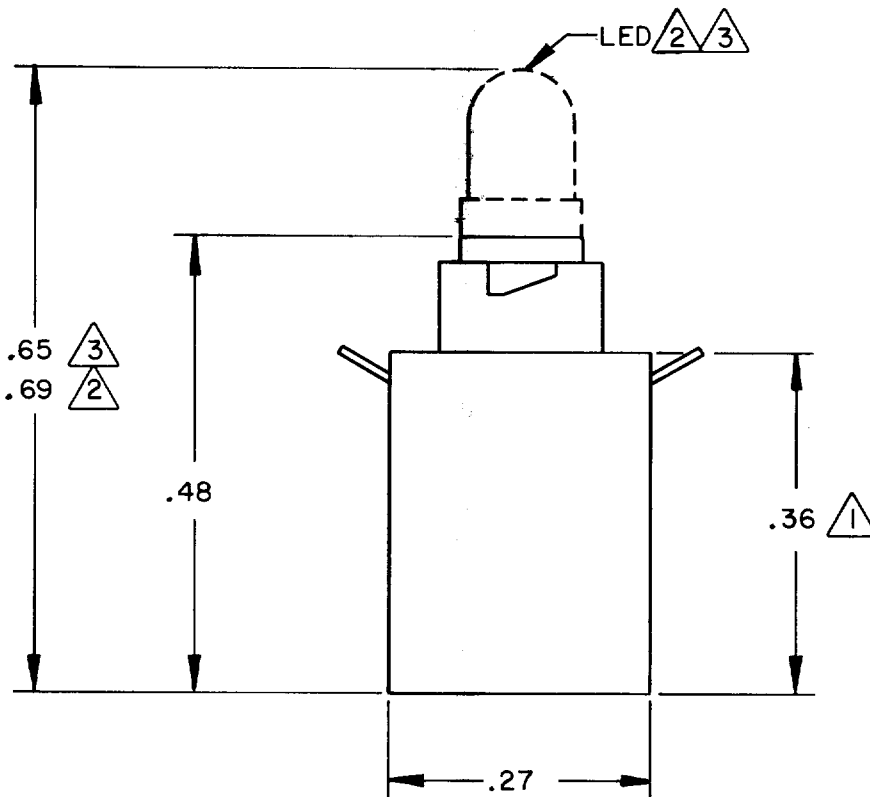

MICRO SWITCH

FREEPORT, ILLINOIS, U.S.A.
A DIVISION OF HONEYWELL
FED. MFG. CODE 91929

PWB T-1 LED RELAMPING ADAPTOR

CATALOG LISTING
MML 93G

THIS DRAWING COVERS A PROPRIETARY ITEM AND IS THE PROPERTY OF MICRO SWITCH, A DIVISION OF HONEYWELL. THIS DRAWING IS NOT TO BE COPIED OR USED WITHOUT THE APPROVAL OF MICRO SWITCH.

NOTES

- ① DEVICE EXTENDS BELOW P.W. BOARD
- ② T-1 STANLEY LED NOT INCLUDED
- ③ T-1 HEWLETT PACKARD LED NOT INCLUDED

MML 93G

M

DRAWING
NUMBER

ISSUE

1

REPLACES