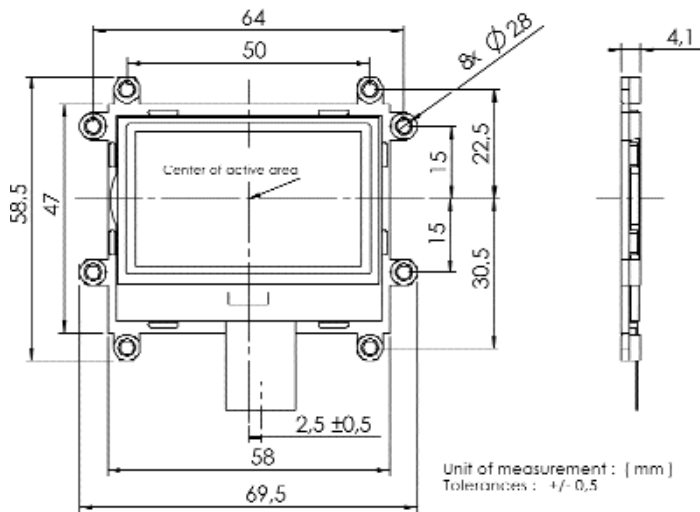

## Mounting Bezel for BTHQ 128064AVD-COG

- Fast and easy to use
- Variable mounting possibilities due to break away mounting holes
- Material: Polycarbonate PC white (UL 94v0)

- Advantages of Chip on Glass design
- Simple mounting
- Reduces development time

Reflective Version (P/N BT21013)

LED Version (P/N BT21014)