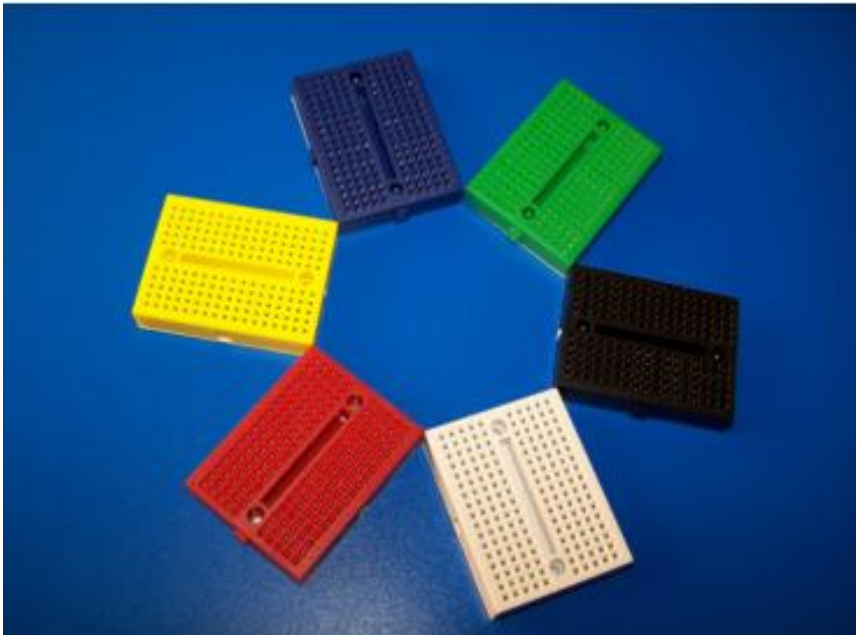

## Breadboard 170 points

- 170 Point bread board, perfect for small projects and add ons
- Available in 6 colours: White, Black, Red, Blue, Green and Yellow

### Colour

Red  
Green  
Blue  
Yellow  
Black

### Part numbers

BREADBOARD170RED  
BREADBOARD170GREEN  
BREADBOARD170BLUE  
BREADBOARD170YELLOW  
BREADBOARD170BLACK