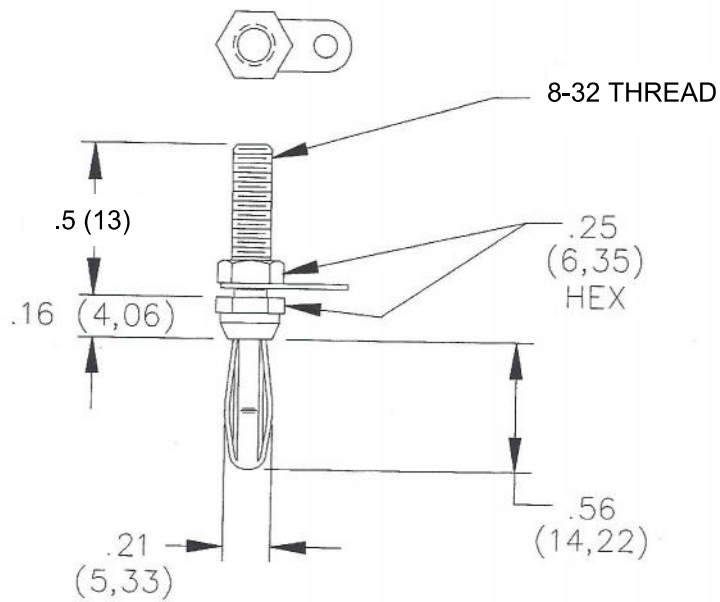

# MUELLER®

**MODEL: BU-P3264**

**Threaded Banana Plug with solder lug**

**MATERIALS:**

Body – Nickel Plated Brass, Jacks – Nickel Plated Beryllium Copper

**RATING:**

15 Amps

Hands free testing to 5000 VRMS Max.