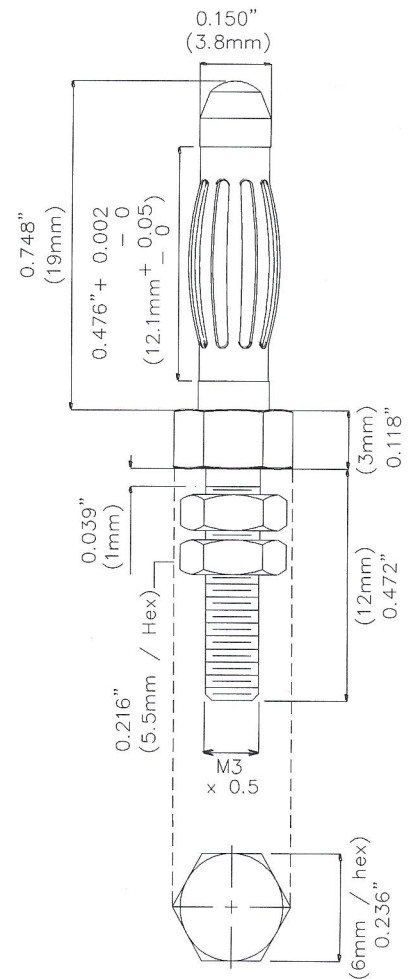

MUELLER®

MODEL: BU-P72918

Banana Plug with M3 Stud

Mates with any standard 4mm Banana jack
Packaged (10 per Bag)

MATERIALS:

Connector – Nickel Plated Brass

RATING:

Current: 36 Amps

Voltage: Hands free testing to 5000 VMRS Max.

Mouser Electronics

Authorized Distributor

Click to View Pricing, Inventory, Delivery & Lifecycle Information:

[Mueller Electric:](#)

[BU-P72918](#)