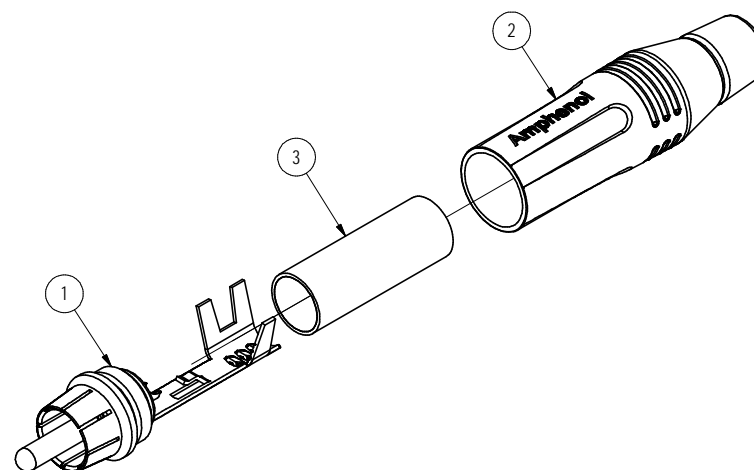

ISO VIEW

Part Numbers According to Backshell and Grommet Finish				
CATALOGUE P/No	REFERENCE P/No.	BACKSHELL ASSEMBLY P/No.	SHELL FINISH	GROMMET FINISH
ACPR-SBK	55010299-000	53490001-331	NICKEL	BLACK
ACPR-BLK	55010299-001	53490001-431	BLACK	BLACK
ACPR-BRN	55010299-002	53490001-031	BROWN	BROWN
ACPR-RED	55010299-003	53490001-131	RED	RED
ACPR-YEL	55010299-004	53490001-231	YELLOW	YELLOW
ACPR-GRN	55010299-005	53490001-531	GREEN	GREEN
ACPR-BLU	55010299-006	53490001-631	BLUE	BLUE
ACPR-VIO	55010299-007	53490001-731	VIOLET	VIOLET
ACPR-GRY	55010299-008	53490001-831	GREY	GREY
ACPR-WHT	55010299-009	53490001-931	WHITE	WHITE
ACPR-SRD	55010299-010	53490001-332	NICKEL	RED
ACPR-SYL	55010299-011	53490001-333	NICKEL	YELLOW
ACPR-SGR	55010299-012	53490001-334	NICKEL	GREEN
ACPR-SBL	55010299-013	53490001-335	NICKEL	BLUE
ACPR-SWH	55010299-014	53490001-336	NICKEL	WHITE

Parts List				
ITEM	PART NUMBER	DWG No	DESCRIPTION	QTY
1	50310024-130	50310024-130-1	MALE RCA PLUG INSERT ASSEMBLY	1
2	REFER TO TABLE	53490001-331-1	1/4" PHONE PLUG BACKSHELL ASSEMBLY	1
3	51270016-521	51270013-521-1	M-SERIES PLASTIC BIG TUBE	1

UNLESS OTHERWISE SPECIFIED TOLERANCE TO BE		THIS DOCUMENT IS THE PROPERTY OF AMPHENOL AUSTRALIA PTY. LTD. NO PART THEREOF MAY BE REPRODUCED AND USED WITHOUT THE PRIOR WRITTEN CONSENT OF THE OWNER			0	FIRST ISSUE	L.V	03-06-04	----
LINEAR	ANGULAR	CAD FILE: 55010299000110	DSD:	L.V	DATE: 03-06-04	TITLE:	MALE RCA PLUG ASSEMBLY		
X ± 0.5	X ± 1	MATL: REFER TO COMPONENT	CKD:	M.N.H	DATE: 07-09-05	REV:	CHANGE DETAILS		
Xx ± 0.1	X'x' ± 30'	BREAK ALL SHARP EDGES AND REMOVE ALL BURRS	APP'D:	P.M	DATE: 07-09-05	BY		DATE	CHG/No
XXX ± 0.05	XXX' ± 30'	DO NOT SCALE	FINISH:	REFER TO TABLE	SCALE:	2:1 UOS		PART No:	55010299000111
DIMENSIONS IN MILLIMETRES		THIRD ANGLE PROJECTION	SCALE: 2:1 UOS		PART No:	55010299000111	SIZE:	A3	55010299-000-1
									1/1