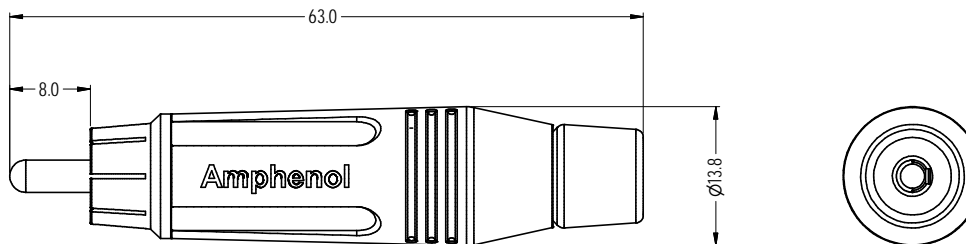

ISO VIEW

Part Numbers According to Backshell and Grommet Finish				
CATALOGUE P/No	REFERENCE P/No.	BACKSHELL ASSEMBLY P/No.	SHELL FINISH	GROMMET FINISH
ACPR-SBK	55010299-000	53490001-331	NICKEL	BLACK
ACPR-BLK	55010299-001	53490001-431	BLACK	BLACK
ACPR-BRN	55010299-002	53490001-031	BROWN	BROWN
ACPR-RED	55010299-003	53490001-131	RED	RED
ACPR-YEL	55010299-004	53490001-231	YELLOW	YELLOW
ACPR-GRN	55010299-005	53490001-531	GREEN	GREEN
ACPR-BLU	55010299-006	53490001-631	BLUE	BLUE
ACPR-VIO	55010299-007	53490001-731	VIOLET	VIOLET
ACPR-GRY	55010299-008	53490001-831	GREY	GREY
ACPR-WHT	55010299-009	53490001-931	WHITE	WHITE
ACPR-SRD	55010299-010	53490001-332	NICKEL	RED
ACPR-SYL	55010299-011	53490001-333	NICKEL	YELLOW
ACPR-SGR	55010299-012	53490001-334	NICKEL	GREEN
ACPR-SBL	55010299-013	53490001-335	NICKEL	BLUE
ACPR-SWH	55010299-014	53490001-336	NICKEL	WHITE

Parts List				
ITEM	PART NUMBER	DWG No	DESCRIPTION	QTY
1	50310024-130	50310024-130-1	MALE RCA PLUG INSERT ASSEMBLY	1
2	REFER TO TABLE	53490001-331-1	1/4" PHONE PLUG BACKSHELL ASSEMBLY	1
3	51270016-521	51270013-521-1	M-SERIES PLASTIC BIG TUBE	1

UNLESS OTHERWISE SPECIFIED TOLERANCE TO BE		THIS DOCUMENT IS THE PROPERTY OF AMPHENOL AUSTRALIA PTY. LTD. NO PART THEREOF MAY BE REPRODUCED AND USED WITHOUT THE PRIOR WRITTEN CONSENT OF THE OWNER			0	FIRST ISSUE	L.V	03-06-04	----
LINEAR	ANGULAR	CAD FILE: 55010299000110	DSD:	L.V	DATE: 03-06-04	TITLE:	MALE RCA PLUG ASSEMBLY		
X ± 0.5	X ± 1	MATL: REFER TO COMPONENT	CKD:	M.N.H	DATE: 07-09-05	REV:	CHANGE DETAILS		
Xx ± 0.1	X'x' ± 30'	BREAK ALL SHARP EDGES AND REMOVE ALL BURRS	APP'D:	P.M	DATE: 07-09-05	BY		DATE	CHG/No
XXX ± 0.05	XXX' ± 30'	DO NOT SCALE	FINISH:	REFER TO TABLE	SCALE:	2:1 UOS		PART No:	55010299000111
DIMENSIONS IN MILLIMETRES		THIRD ANGLE PROJECTION	SCALE: 2:1 UOS		PART No:	55010299000111	SIZE:	A3	55010299-000-1
									1/1