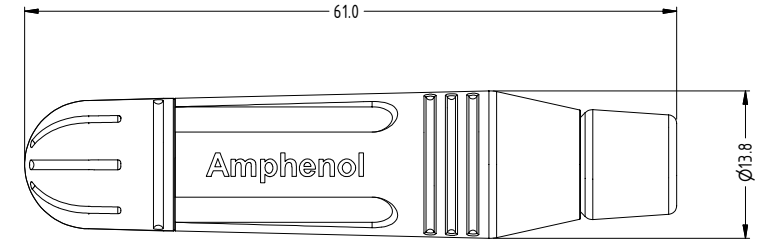

ISO VIEW

Mono Connector Assembly - Parts List				
ITEM	PART NUMBER	DWG No	DESCRIPTION	QTY
1	50310028-*30	50310028-130-1	RA-MONO PLUG INSERT CONTACT ASSEMBLY	1
2	50300105-*21	50300105-121-1	RA-TOP CAP	1
3	51270031-521	51270031-521-1	RA-BIG TUBE PVC INSULATOR	1
4	53490001-*31	53490001-331-1	M-SERIES BACKSHELL ASSEMBLY	1

UNLESS OTHERWISE SPECIFIED TOLERANCE TO BE		THIS DOCUMENT IS THE PROPERTY OF AMPHENOL AUSTRALIA PTY LTD. NO PART THEREOF MAY BE REPRODUCED AND USED WITHOUT THE PRIOR WRITTEN CONSENT OF THE OWNER				1 UPDATE ASSEMBLY TO COMPLY WITH MODIFIED COMPONENTS		L.V	10-05-05	8374
LINEAR		ANGULAR		CAD FILE: 55010303000111		0 FIRST ISSUE		L.V	26-08-04	----
X ± 0.5	X ± 1	X'X' ± 30'		DSD: L.V		REV.		BY	DATE	CHG/No
XX ± 0.1	XX' ± 30'	X'X' ± 15'		DATE: 26-08-04		CHANGE DETAILS				
BREAK ALL SHARP EDGES AND REMOVE ALL BURRS		MATERIAL: REFER TO COMPONENTS		CKD: M.N.H		DATE: 17-06-05		TITLE: 1/4" PHONE PLUG RA - MONO CONNECTOR ASSY		
DO NOT SCALE		FINISH: SEE TABLE		APP'D: P.M		DATE: 29-06-05		DRAWING NO. 55010303-000-1		
DIMENSIONS IN MILLIMETRES		THIRD ANGLE PROJECTION		SCALE: 2:1 UOS		PART No: REFER TO TABLE		SIZE: A3		SHEET 1/1