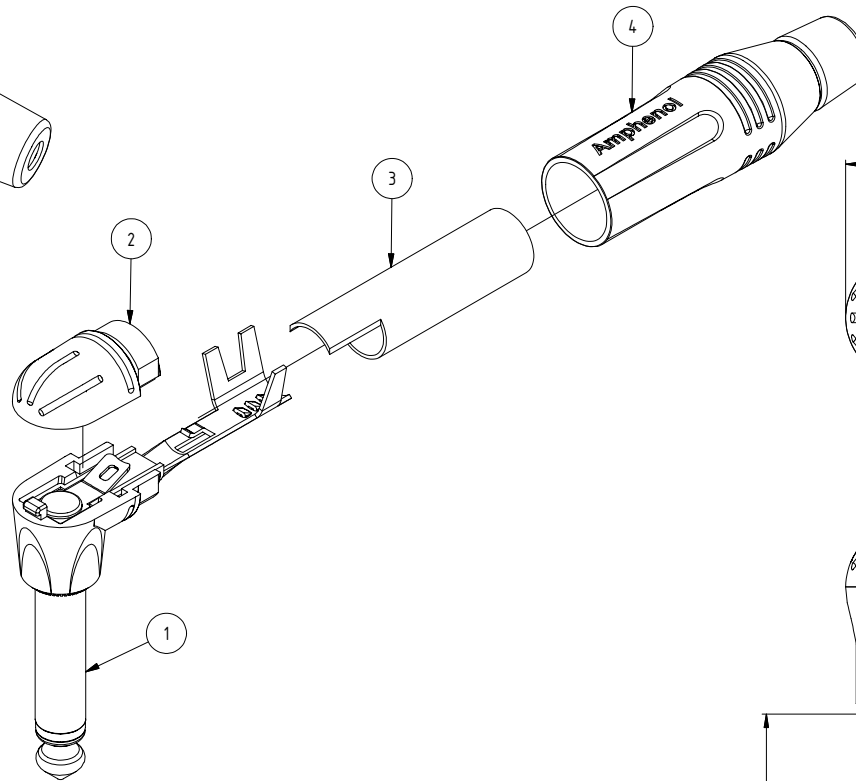

ISO VIEW

Mono Connector Assembly - Parts List				
ITEM	PART NUMBER	DWG No	DESCRIPTION	QTY
1	50310028-*30	50310028-130-1	RA-MONO PLUG INSERT CONTACT ASSEMBLY	1
2	50300105-*21	50300105-121-1	RA-TOP CAP	1
3	51270031-521	51270031-521-1	RA-BIG TUBE PVC INSULATOR	1
4	53490001-*31	53490001-331-1	M-SERIES BACKSHELL ASSEMBLY	1

Part Number according to Shell and Contact Finish			
CATALOGUE P/No.	REFERENCE P/No.	SHELL FINISH	CONTACT FINISH
ACPM-RN	55010303-000	NICKEL	NICKEL TIP AND SLEEVE
ACPM-RN-AU	55010303-001	NICKEL	GOLD TIP AND SLEEVE
ACPM-RB	55010303-002	BLACK	NICKEL TIP AND SLEEVE
ACPM-RB-AU	55010303-003	BLACK	GOLD TIP AND SLEEVE

UNLESS OTHERWISE SPECIFIED TOLERANCE TO BE		THIS DOCUMENT IS THE PROPERTY OF AMPHENOL AUSTRALIA PTY LTD. NO PART THEREOF MAY BE REPRODUCED AND USED WITHOUT THE PRIOR WRITTEN CONSENT OF THE OWNER				1 UPDATE ASSEMBLY TO COMPLY WITH MODIFIED COMPONENTS		L.V	10-05-05	8374
LINEAR		ANGULAR		CAD FILE: 55010303000111		0 FIRST ISSUE		L.V	26-08-04	----
X ± 0.5	X ± 1	X'X' ± 30'		DSD: L.V		REV.		BY	DATE	CHG/No
XX ± 0.1	XX' ± 30'	X'X' ± 15'		DATE: 26-08-04		CHANGE DETAILS				
BREAK ALL SHARP EDGES AND REMOVE ALL BURRS		MATERIAL: REFER TO COMPONENTS		CKD: M.N.H		DATE: 17-06-05		TITLE: 1/4" PHONE PLUG RA - MONO CONNECTOR ASSY		
DO NOT SCALE		FINISH: SEE TABLE		APP'D: P.M		DATE: 29-06-05		DRAWING NO. 55010303-000-1		
DIMENSIONS IN MILLIMETRES		THIRD ANGLE PROJECTION		SCALE: 2:1 UOS		PART No: REFER TO TABLE		SIZE: A3		SHEET 1/1