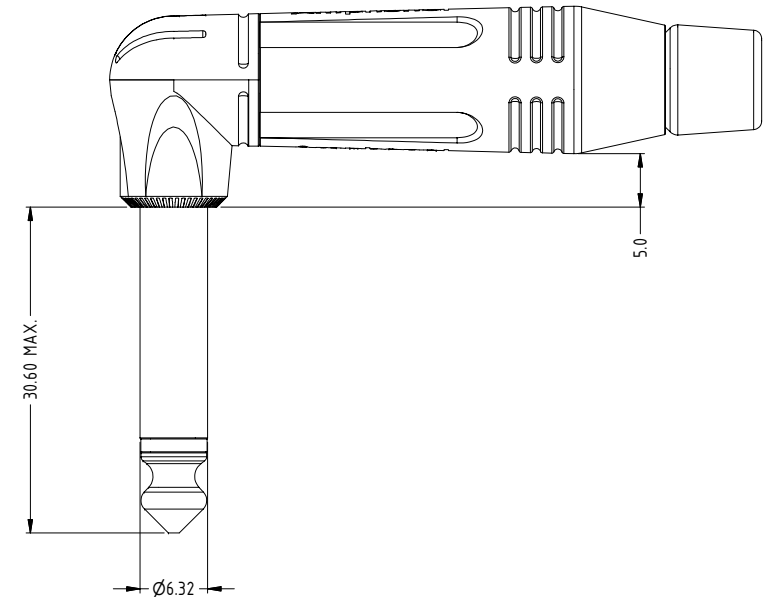

ISO VIEW

Mono Connector Assembly - Parts List				
ITEM	PART NUMBER	DWG No	DESCRIPTION	QTY
1	50310028-*30	50310028-130-1	RA-MONO PLUG INSERT CONTACT ASSEMBLY	1
2	50300105-*21	50300105-121-1	RA-TOP CAP	1
3	51270031-521	51270031-521-1	RA-BIG TUBE PVC INSULATOR	1
4	53490001-*31	53490001-331-1	M-SERIES BACKSHELL ASSEMBLY	1

Part Number according to Shell and Contact Finish			
CATALOGUE P/No.	REFERENCE P/No.	SHELL FINISH	CONTACT FINISH
ACPM-RN	55010303-000	NICKEL	NICKEL TIP AND SLEEVE
ACPM-RN-AU	55010303-001	NICKEL	GOLD TIP AND SLEEVE
ACPM-RB	55010303-002	BLACK	NICKEL TIP AND SLEEVE
ACPM-RB-AU	55010303-003	BLACK	GOLD TIP AND SLEEVE

UNLESS OTHERWISE SPECIFIED TOLERANCE TO BE		THIS DOCUMENT IS THE PROPERTY OF AMPHENOL AUSTRALIA PTY LTD. NO PART THEREOF MAY BE REPRODUCED AND USED WITHOUT THE PRIOR WRITTEN CONSENT OF THE OWNER				1 UPDATE ASSEMBLY TO COMPLY WITH MODIFIED COMPONENTS		L.V	10-05-05	8374
LINEAR		ANGULAR		CAD FILE: 55010303000111		0 FIRST ISSUE		L.V	26-08-04	----
X ± 0.5	X ± 1	X'X' ± 30'		DSD: L.V		REV.		BY	DATE	CHG/No
XX ± 0.1	XX' ± 30'	X'X' ± 15'		DATE: 26-08-04		CHANGE DETAILS				
BREAK ALL SHARP EDGES AND REMOVE ALL BURRS		MATERIAL: REFER TO COMPONENTS		CKD: M.N.H		DATE: 17-06-05		TITLE: 1/4" PHONE PLUG RA - MONO CONNECTOR ASSY		
DO NOT SCALE		FINISH: SEE TABLE		APP'D: P.M		DATE: 29-06-05		DRAWING NO. 55010303-000-1		
DIMENSIONS IN MILLIMETRES		THIRD ANGLE PROJECTION		SCALE: 2:1 UOS		PART No: REFER TO TABLE		SIZE: A3		SHEET 1/1