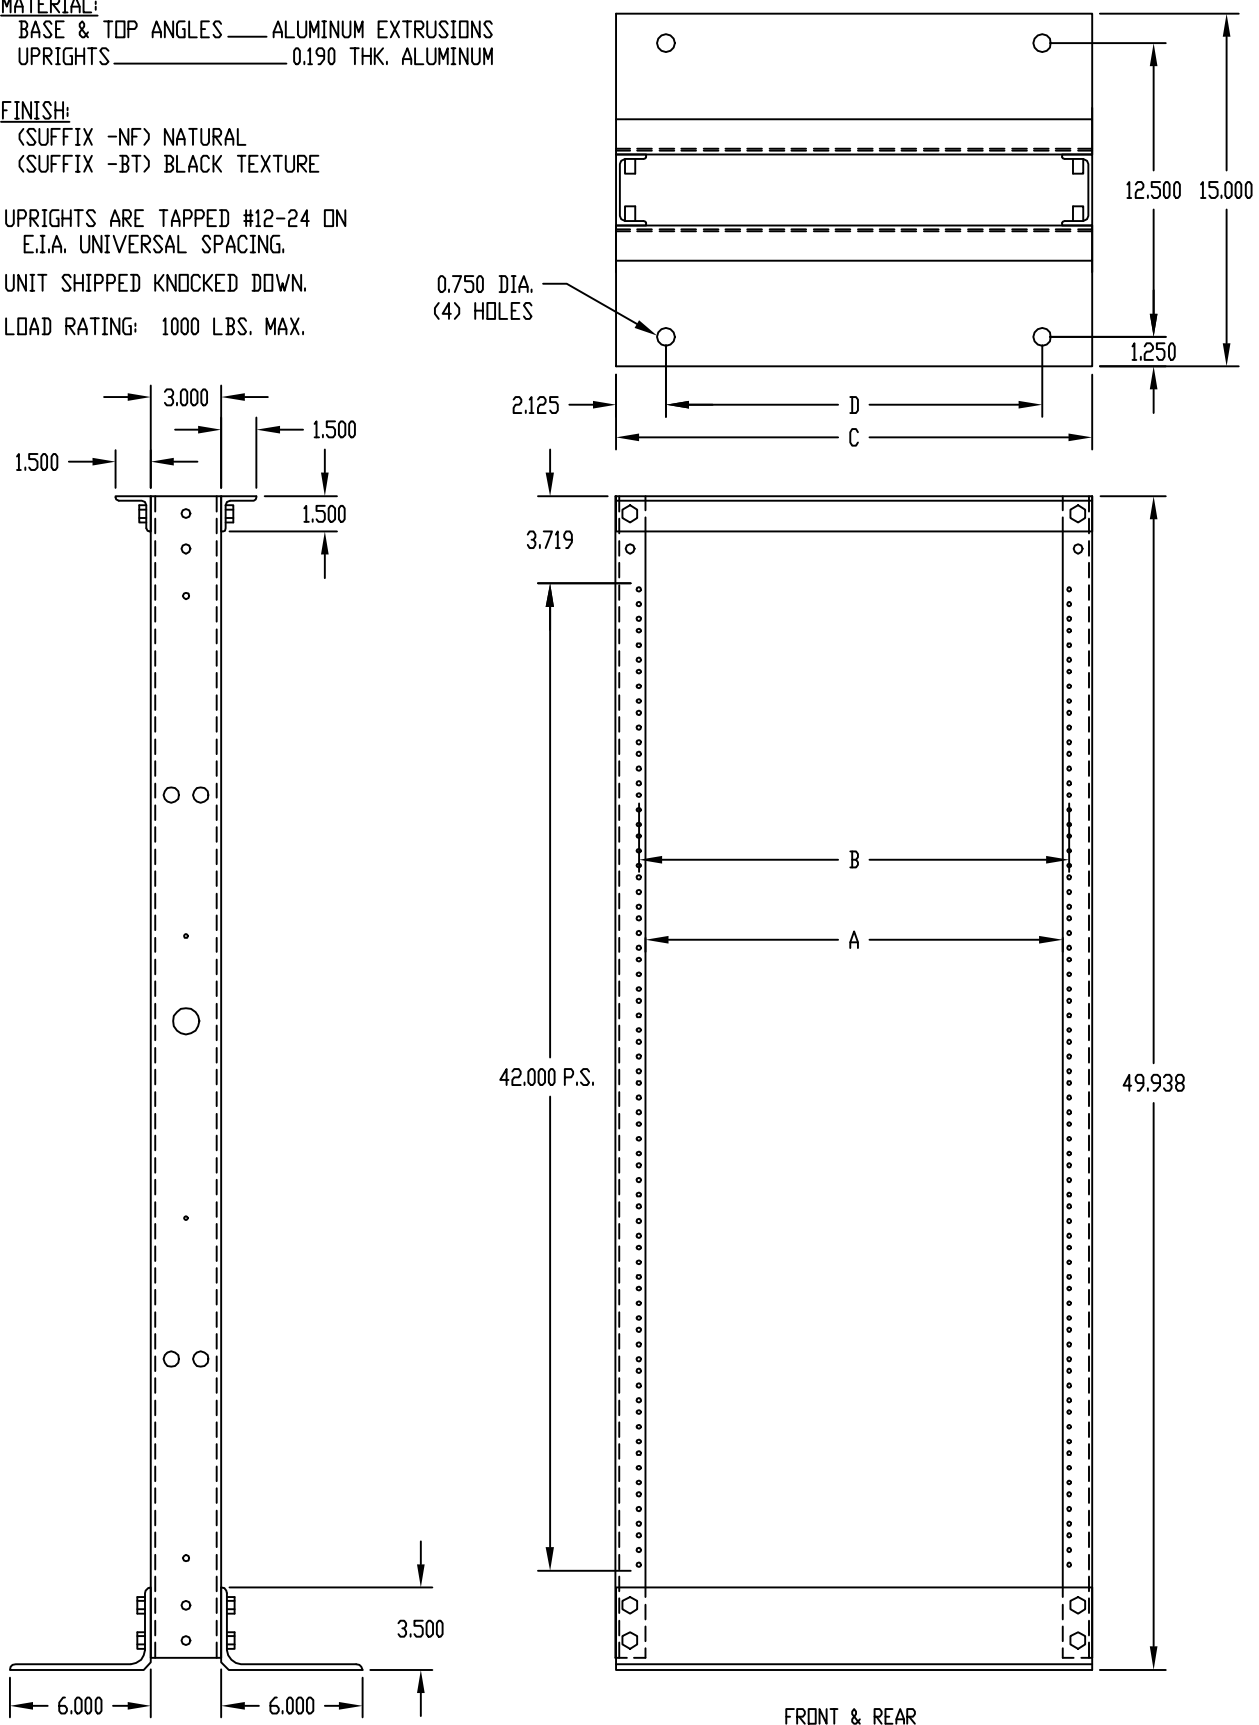

Open Racks **Aluminum Rack**

Features

Racks are shipped knocked down in one (1) carton, with all necessary assembly hardware included.

Finishes

Black Texture (BT) or Natural Finish (NF)

Aluminum Rack				
Catalog Number	Drawings	Panel Space	Height	Weight Lbs.
ARR-1272		77.00" x 19.00"	84.00"	37
ARR-1276		42.00" x 19.00"	50.00"	27
ARR-1294		77.00" x 23.00"	84.00"	40
ARR-1296		42.00" x 23.00"	50.00"	30

PART NAME ALUMINUM RELAY RACK

PART No. ARR-1276-NF & ARR-1276-BT
ARR-1296 NF & ARR-1296-BT

MATERIAL:
BASE & TOP ANGLES — ALUMINUM EXTRUSIONS
UPRIGHTS — 0.190 THK. ALUMINUM

FINISH:
(SUFFIX -NF) NATURAL
(SUFFIX -BT) BLACK TEXTURE

UPRIGHTS ARE TAPPED #12-24 DN
E.I.A. UNIVERSAL SPACING.

UNIT SHIPPED KNOCKED DOWN.

LOAD RATING: 1000 LBS. MAX.

PART NO.	PANEL SPACE	OVERALL HEIGHT	A	B	C	D
ARR-1276-NF	42.000	49.938	17.752	18.312	20.250	16.000
ARR-1276-BT	42.000	49.938	17.752	18.312	20.250	16.000
ARR-1296-NF	42.000	49.938	21.752	22.312	24.250	20.000
ARR-1296-BT	42.000	49.938	21.752	22.312	24.250	20.000