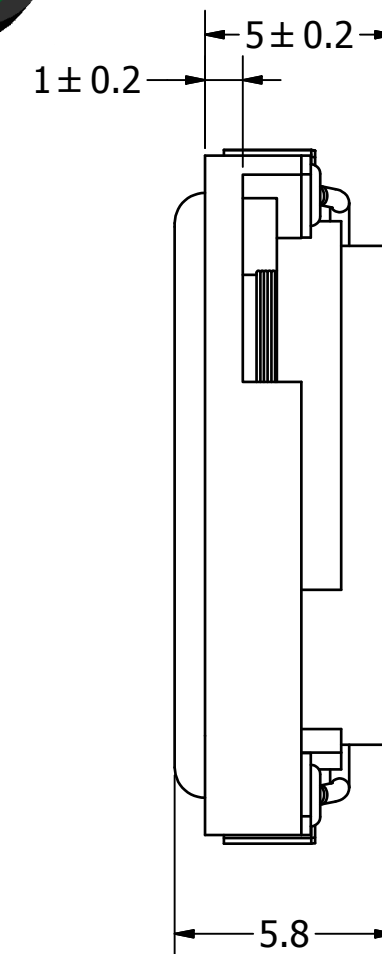

SPECIFICATIONS

PARAMETERS	VALUES	UNITS
RATED INPUT POWER	1	W
MAX INPUT POWER	1.5	W
IMPEDANCE	8 ± 15%	OHM
OUTPUT SPL @ 1W/0.5M (AT 0.8, 1.0, 1.2, 1.5 kHz)	80 ± 3	dB
DISTORTION (MAX.)	5%	-
RESONANT FREQUENCY	450 ± 20%	Hz
FREQUENCY RANGE	250 ~ 20,000	Hz
HOUSING MATERIAL	ABS	-
CONE MATERIAL	MYLAR	-
MAGNET MATERIAL	RARE EARTH	-
OPERATING TEMPERATURE	-25 ~ +60	°C
WEIGHT	2.8	grams

REVISION HISTORY

LTR	DESCRIPTION	DATE	APPROVED
-	RELEASED FROM ENGINEERING	1/28/2014	

PRELIMINARY

NOTES:

1. ALL DIMENSIONS ARE IN MILLIMETERS.
2. SPECIFICATIONS SUBJECT TO CHANGE OR WITHDRAWL WITHOUT NOTICE.
3. THIS PART IS RoHS 2011/65/EU COMPLIANT.

UNLESS OTHERWISE SPECIFIED: DIMENSIONS ARE IN MILLIMETERS, TOLERANCES ARE ±0.5 AND ANGLES ARE ±3°.	SIZE A3	Designed by	Date	Checked by	Date	Approved by	Date	Drawn Date	
		J.D.	1/28/2014	M.L.	1/28/2014	B.R.	1/28/2014	1/28/2014	
AS01808MR-LW152-R.idw				AS01808MR-LW152-R			Edition -		Sheet 1 / 1
				Speaker					