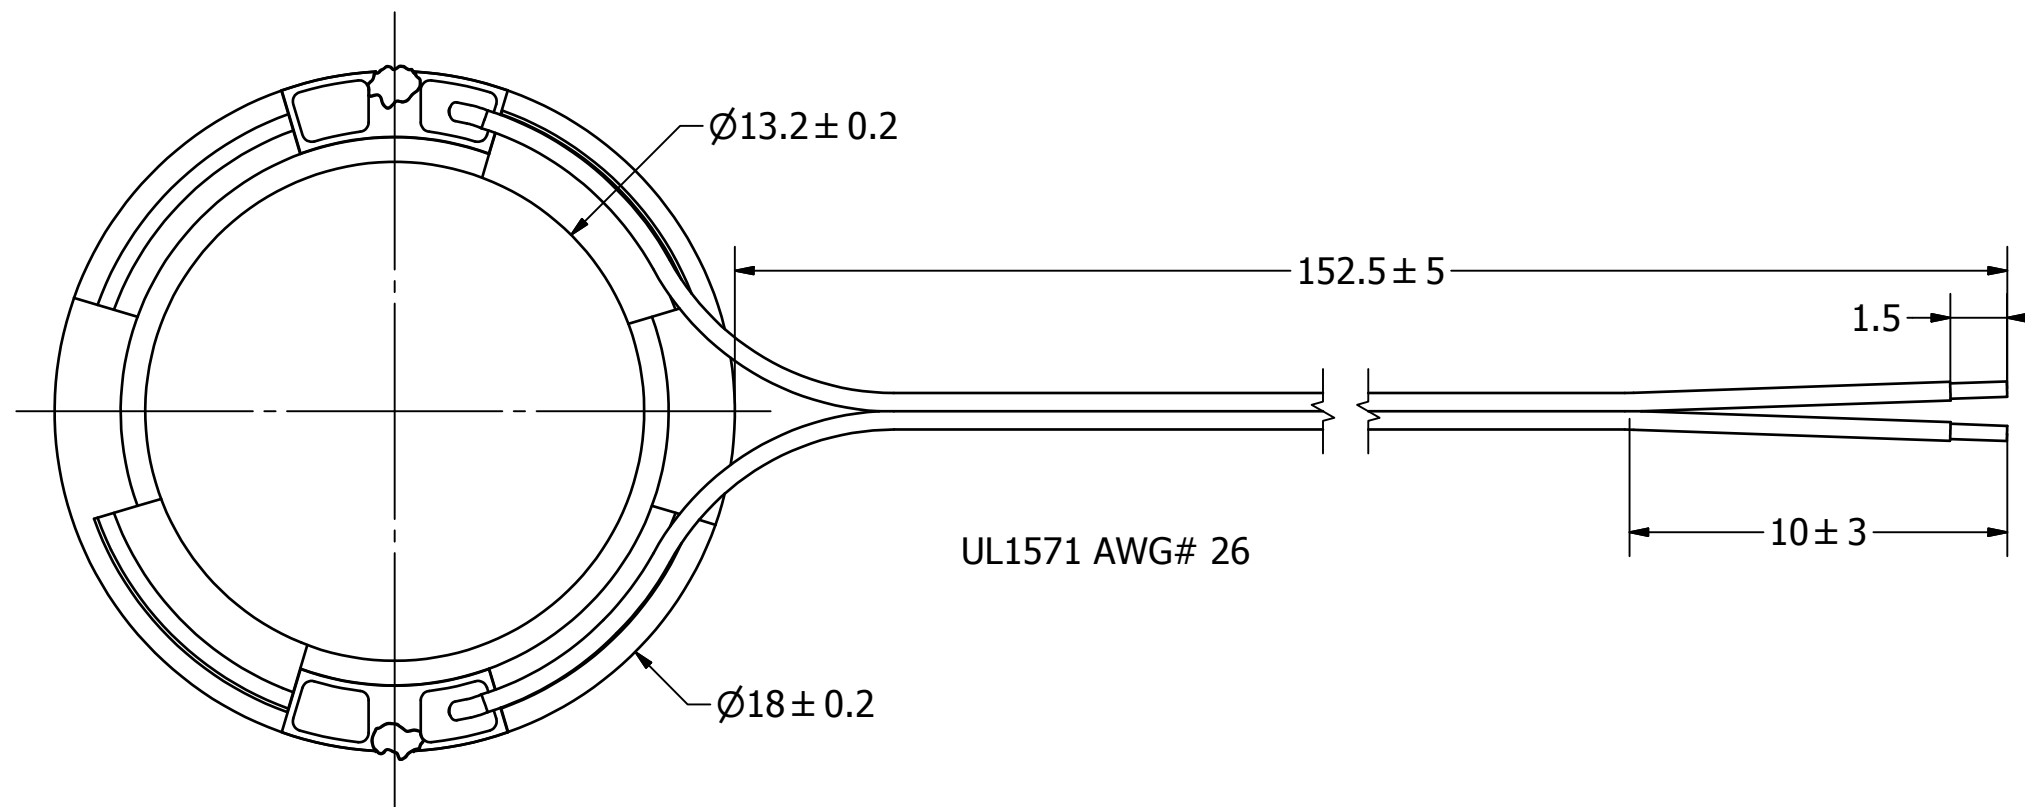

SPECIFICATIONS

PARAMETERS	VALUES	UNITS
RATED INPUT POWER	1	W
MAX INPUT POWER	1.5	W
IMPEDANCE	8 ± 15%	OHM
OUTPUT SPL @ 1W/0.5M (AT 0.8, 1.0, 1.2, 1.5 kHz)	80 ± 3	dB
DISTORTION (MAX.)	5%	-
RESONANT FREQUENCY	450 ± 20%	Hz
FREQUENCY RANGE	250 ~ 20,000	Hz
HOUSING MATERIAL	ABS	-
CONE MATERIAL	MYLAR	-
MAGNET MATERIAL	RARE EARTH	-
OPERATING TEMPERATURE	-25 ~ +60	°C
WEIGHT	2.8	grams

REVISION HISTORY

LTR	DESCRIPTION	DATE	APPROVED
-	RELEASED FROM ENGINEERING	1/28/2014	

PRELIMINARY

NOTES:

1. ALL DIMENSIONS ARE IN MILLIMETERS.
2. SPECIFICATIONS SUBJECT TO CHANGE OR WITHDRAWL WITHOUT NOTICE.
3. THIS PART IS RoHS 2011/65/EU COMPLIANT.

UNLESS OTHERWISE SPECIFIED: DIMENSIONS ARE IN MILLIMETERS, TOLERANCES ARE ±0.5 AND ANGLES ARE ±3°.	SIZE A3	Designed by	Date	Checked by	Date	Approved by	Date	Drawn Date	
		J.D.	1/28/2014	M.L.	1/28/2014	B.R.	1/28/2014	1/28/2014	
AS01808MR-LW152-R.idw				AS01808MR-LW152-R			Edition -		Sheet 1 / 1
				Speaker					