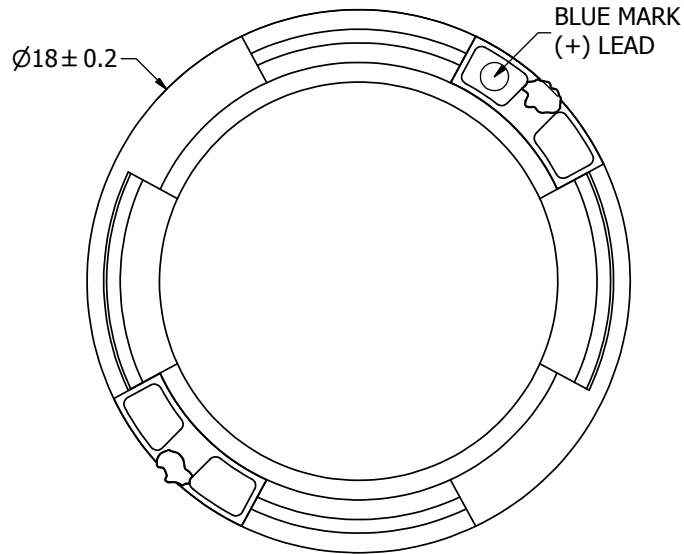

SPECIFICATIONS

PARAMETERS	VALUES	UNITS
RATED INPUT POWER	1	W
MAX INPUT POWER	1.5	W
IMPEDANCE	8 ± 15%	OHM
OUTPUT SPL @ 1W/0.5M (AT 0.8, 1.0, 1.2, 1.5 kHz)	80 ± 3	dBa
DISTORTION (MAX.)	5%	-
RESONANT FREQUENCY	450 ± 20%	Hz
FREQUENCY RANGE	250 ~ 20,000	Hz
HOUSING MATERIAL	ABS	-
CONE MATERIAL	MYLAR	-
MAGNET MATERIAL	RARE EARTH	-
OPERATING TEMPERATURE	-25 ~ +60	°C
WEIGHT	2.8	grams

REVISION HISTORY

LTR	DESCRIPTION	DATE	APPROVED
-	RELEASED FROM ENGINEERING	12/07/2005	
A	ADDED RoHS NOTE	11/04/2008	J.D.
B	REVISED TO INVENTOR 3-D DRAWING TEMPLATE	11/04/2008	B.R.

NOTES:

1. ALL DIMENSIONS ARE IN MILLIMETERS.
2. SPECIFICATIONS SUBJECT TO CHANGE OR WITHDRAWAL WITHOUT NOTICE.
3. THIS PART IS RoHS 2002/95/EC COMPLIANT.

UNLESS OTHERWISE SPECIFIED: DIMENSIONS ARE IN MILLIMETERS, TOLERANCES ARE ±0.5 AND ANGLES ARE ±3°.	SIZE A3	Designed by	Date	Checked by	Date	Approved by	Date	Drawn Date
		J.D.	12/31/2007	X.X.	7/18/2007	X.X.	7/18/2007	11/4/2008
AS01808MR-R.idw		 pui audio <small>a projects unlimited company</small>		AS01808MR-R				
				Speaker			Edition	Sheet
					-	1 / 1		