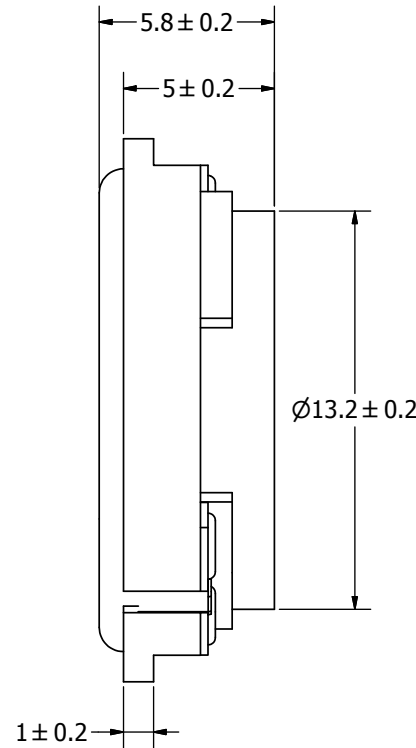

SPECIFICATIONS

PARAMETERS	VALUES	UNITS
RATED INPUT POWER	1	W
MAX INPUT POWER	1.5	W
IMPEDANCE	8 ± 15%	OHM
OUTPUT SPL @ 1W/0.5M (AT 0.8, 1.0, 1.2, 1.5 kHz)	80 ± 3	dBa
DISTORTION (MAX.)	5%	-
RESONANT FREQUENCY	450 ± 20%	Hz
FREQUENCY RANGE	250 ~ 20,000	Hz
HOUSING MATERIAL	ABS	-
CONE MATERIAL	MYLAR	-
MAGNET MATERIAL	RARE EARTH	-
OPERATING TEMPERATURE	-25 ~ +60	°C
WEIGHT	2.8	grams

REVISION HISTORY

LTR	DESCRIPTION	DATE	APPROVED
-	RELEASED FROM ENGINEERING	12/07/2005	
A	ADDED RoHS NOTE	11/04/2008	J.D.
B	REVISED TO INVENTOR 3-D DRAWING TEMPLATE	11/04/2008	B.R.

NOTES:

1. ALL DIMENSIONS ARE IN MILLIMETERS.
2. SPECIFICATIONS SUBJECT TO CHANGE OR WITHDRAWAL WITHOUT NOTICE.
3. THIS PART IS RoHS 2002/95/EC COMPLIANT.

UNLESS OTHERWISE SPECIFIED: DIMENSIONS ARE IN MILLIMETERS, TOLERANCES ARE ±0.5 AND ANGLES ARE ±3°.	SIZE A3	Designed by	Date	Checked by	Date	Approved by	Date	Drawn Date
		J.D.	12/31/2007	X.X.	7/18/2007	X.X.	7/18/2007	11/4/2008
AS01808MR-R.idw		 pui audio <small>a projects unlimited company</small>		AS01808MR-R				
				Speaker			Edition	Sheet
					-	1 / 1		